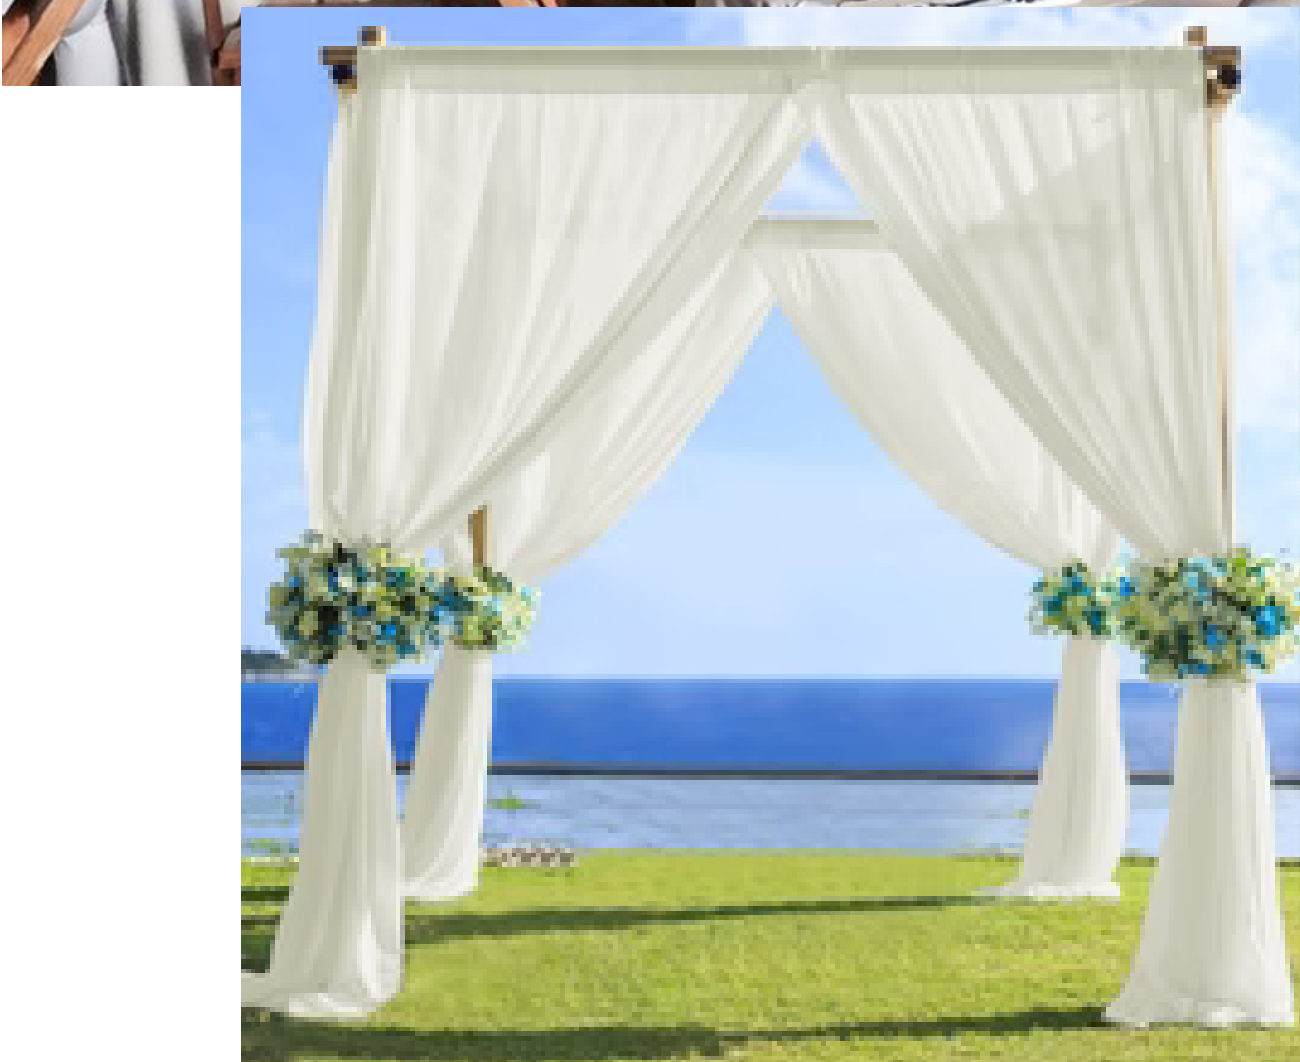

KRUSE PLAZA

Chiffon Sweetheart Square

White Draping $150

White Draping w/ Lights $225

(Use for Sweetheart or Family Table)