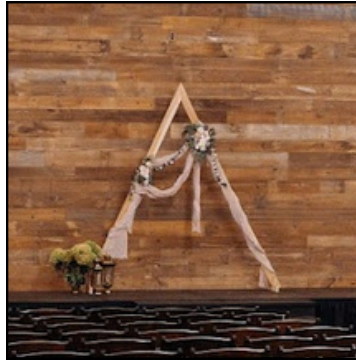

# arch rentals

---

Chapel Arch  
\$50

Triangle Arch  
\$50

Gold Hexagon  
\$75

Willow Branch  
\$75

Boho - Tri Set  
\$75 for 2, \$125 for 3

Double Wooden Hexagon  
\$125