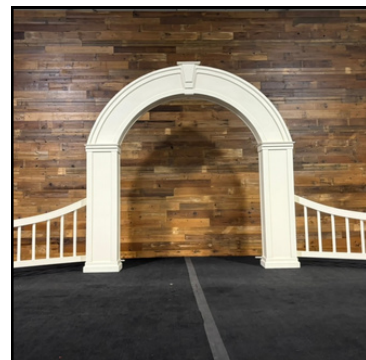

# arch rentals

---

Chapel Arch  
\$50

Triangle Arch  
\$50

Gold Hexagon  
\$75

Willow Branch  
\$75

Boho - Tri Set  
\$75 for 2, \$125 for 3

Double Wooden Hexagon  
\$125

Barn Doors  
\$125

Field Arch  
\$150

Ivory Arch  
\$200

\*See Pg. 9 for Arch Drape Rentals

---

📷 Shannon Ferguson Photography, Alexbo.Co Photography

📷 Dustin & Corynn Photography, Ana Pierson Photography

📷 Chantel Vandriessche Photography, Britnee Lynn Photography