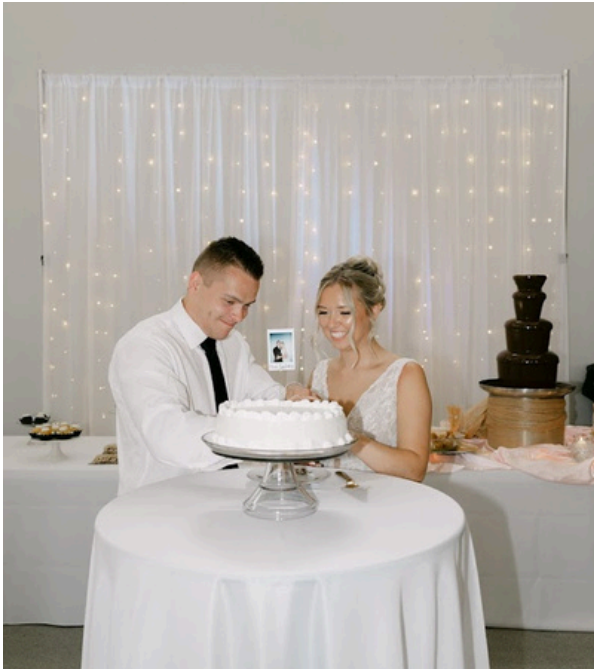

Backdrop rentals